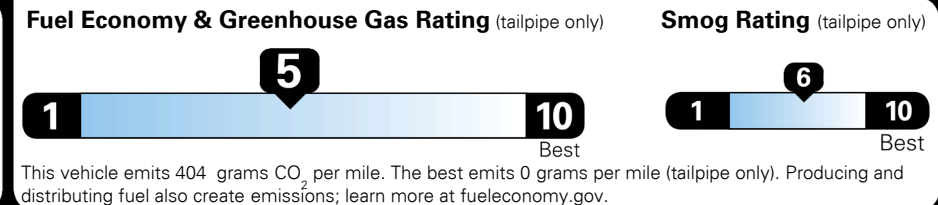

COMFORT & CONVENIENCE(cont.)

1. Manual Rear Side Window Sunshade
   - Ambient Lighting
   - Hands-free Smart Liftgate w/ Auto Open
   - Front, 2nd and 3rd Row USB Ports
   - 115V Power Outlet
2. #### MULTIMEDIA & CONNECTIVITY
- 12.3" Navigation System w/AM/FM/HD Radio (TM)
  - Android Auto (TM) & Apple CarPlay®
  - Harman Kardon® Premium Audio
  - Wireless Phone Charger
  - Digital Key
  - SiriusXM® w/ 90-Day trial subscription;
  - Not Available in AK & HI
  - Bluelink+ All-Inclusive Connected Services (enrollment required)
  - Wi-Fi Hotspot (trial with Bluelink®)

Full Tank of Fuel

Manufacturer's Suggested Retail Price: **$47,950.00**

ADDED FEATURES:

- *Carpeted Floor Mats $215.00
- *Cargo Cover $190.00
- *First Aid Kit $30.00
- *All Season Floor Liners $220.00
- *Rear Bumper Appliqué $75.00

Inland Freight & Handling : $1,395.00
Total Price : $50,075.00

Hyundai's flagship, premium three-row SUV

EPA DOT Fuel Economy and Environment

Gasoline Vehicle

Fuel Economy

22 MPG
combined city/hwy

19 MPG
city

26 MPG
highway

Standard SUVs range from 11 to 100 MPG. The best vehicle rates 140 MPGe.

4.5 gallons per 100 miles

You spend $2,500
more in fuel costs over 5 years compared to the average new vehicle.

Annual fuel cost $2,450

Actual results will vary for many reasons, including driving conditions and how you drive and maintain your vehicle. The average new vehicle gets 28 MPG and costs $9,750 to fuel over 5 years. Cost estimates are based on 15,000 miles per year at $ 3.60 per gallon. MPGe is miles per gasoline gallon equivalent. Vehicle emissions are a significant cause of climate change and smog.

fueleconomy.gov

Calculate personalized estimates and compare vehicles

Manufacturer's suggested retail price includes manufacturer's recommended pre-delivery service. Gasoline license and title fees state and local taxes and dealer installed options and accessories are not included in the manufacturer's suggested retail price. This label has been affixed to this vehicle by Hyundai Motor America, pursuant to the requirements of 15 U.S.C. 1231 et seq. which prohibits its removal or alteration prior to delivery to the ultimate purchaser.

PARTS CONTENT INFORMATION FOR VEHICLE IN THIS CARLINE:
U.S./CANADIAN PARTS CONTENT: 2 %
MAJOR SOURCES OF FOREIGN PARTS CONTENT: KOREA: 80 %

Note: Parts content does not include final assembly, distribution, or other non-parts costs.

FOR THIS VEHICLE:
FINAL ASSEMBLY POINT: ULSAN, KOREA
COUNTRY OF ORIGIN:
ENGINE: KOREA
TRANSMISSION: KOREA

22 A 0104HGLOVI 546

VIN: KM8R54GE7RU726151